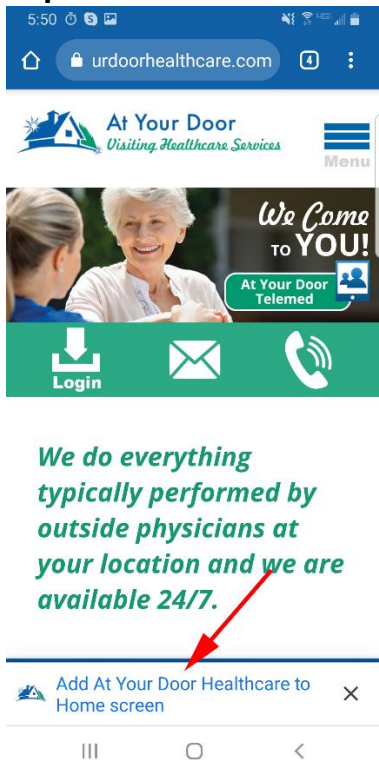

Adding AtYourDoorHealthcare.com to your **Android Phone**

1. Go to AtYourDoorHealthcare.com on your Android phone.
2. Tap the link at the bottom of the page as shown:

3. Tap "Install" as shown: